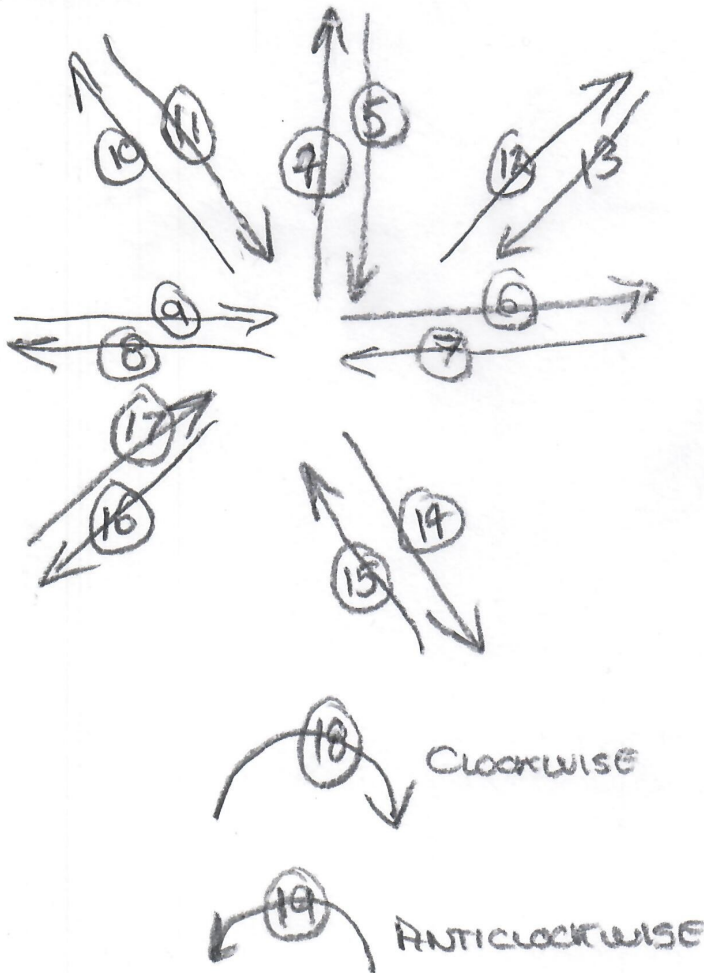

VERSION 17

4WD MECHANUM WHEEL ROBOT

ALGORITHM. (USES V2 LIBRARY IR REMOTE)

PUSH DISPLAY ON AIWA IR REMOTE BUTTON

- ① RED LIGHTS ON
- ② ORANGE LIGHTS ON
- ③ BLUE LIGHTS ON
- AND HORN BEEPS ONCE

PAT INFORMATION 24/7/24 VI

- ⑳ - BLUE OFF
- ㉑ - ORANGE OFF
- ㉒ - RED OFF
- ㉓ - HORN BEEPS TWICE - FINISHED!