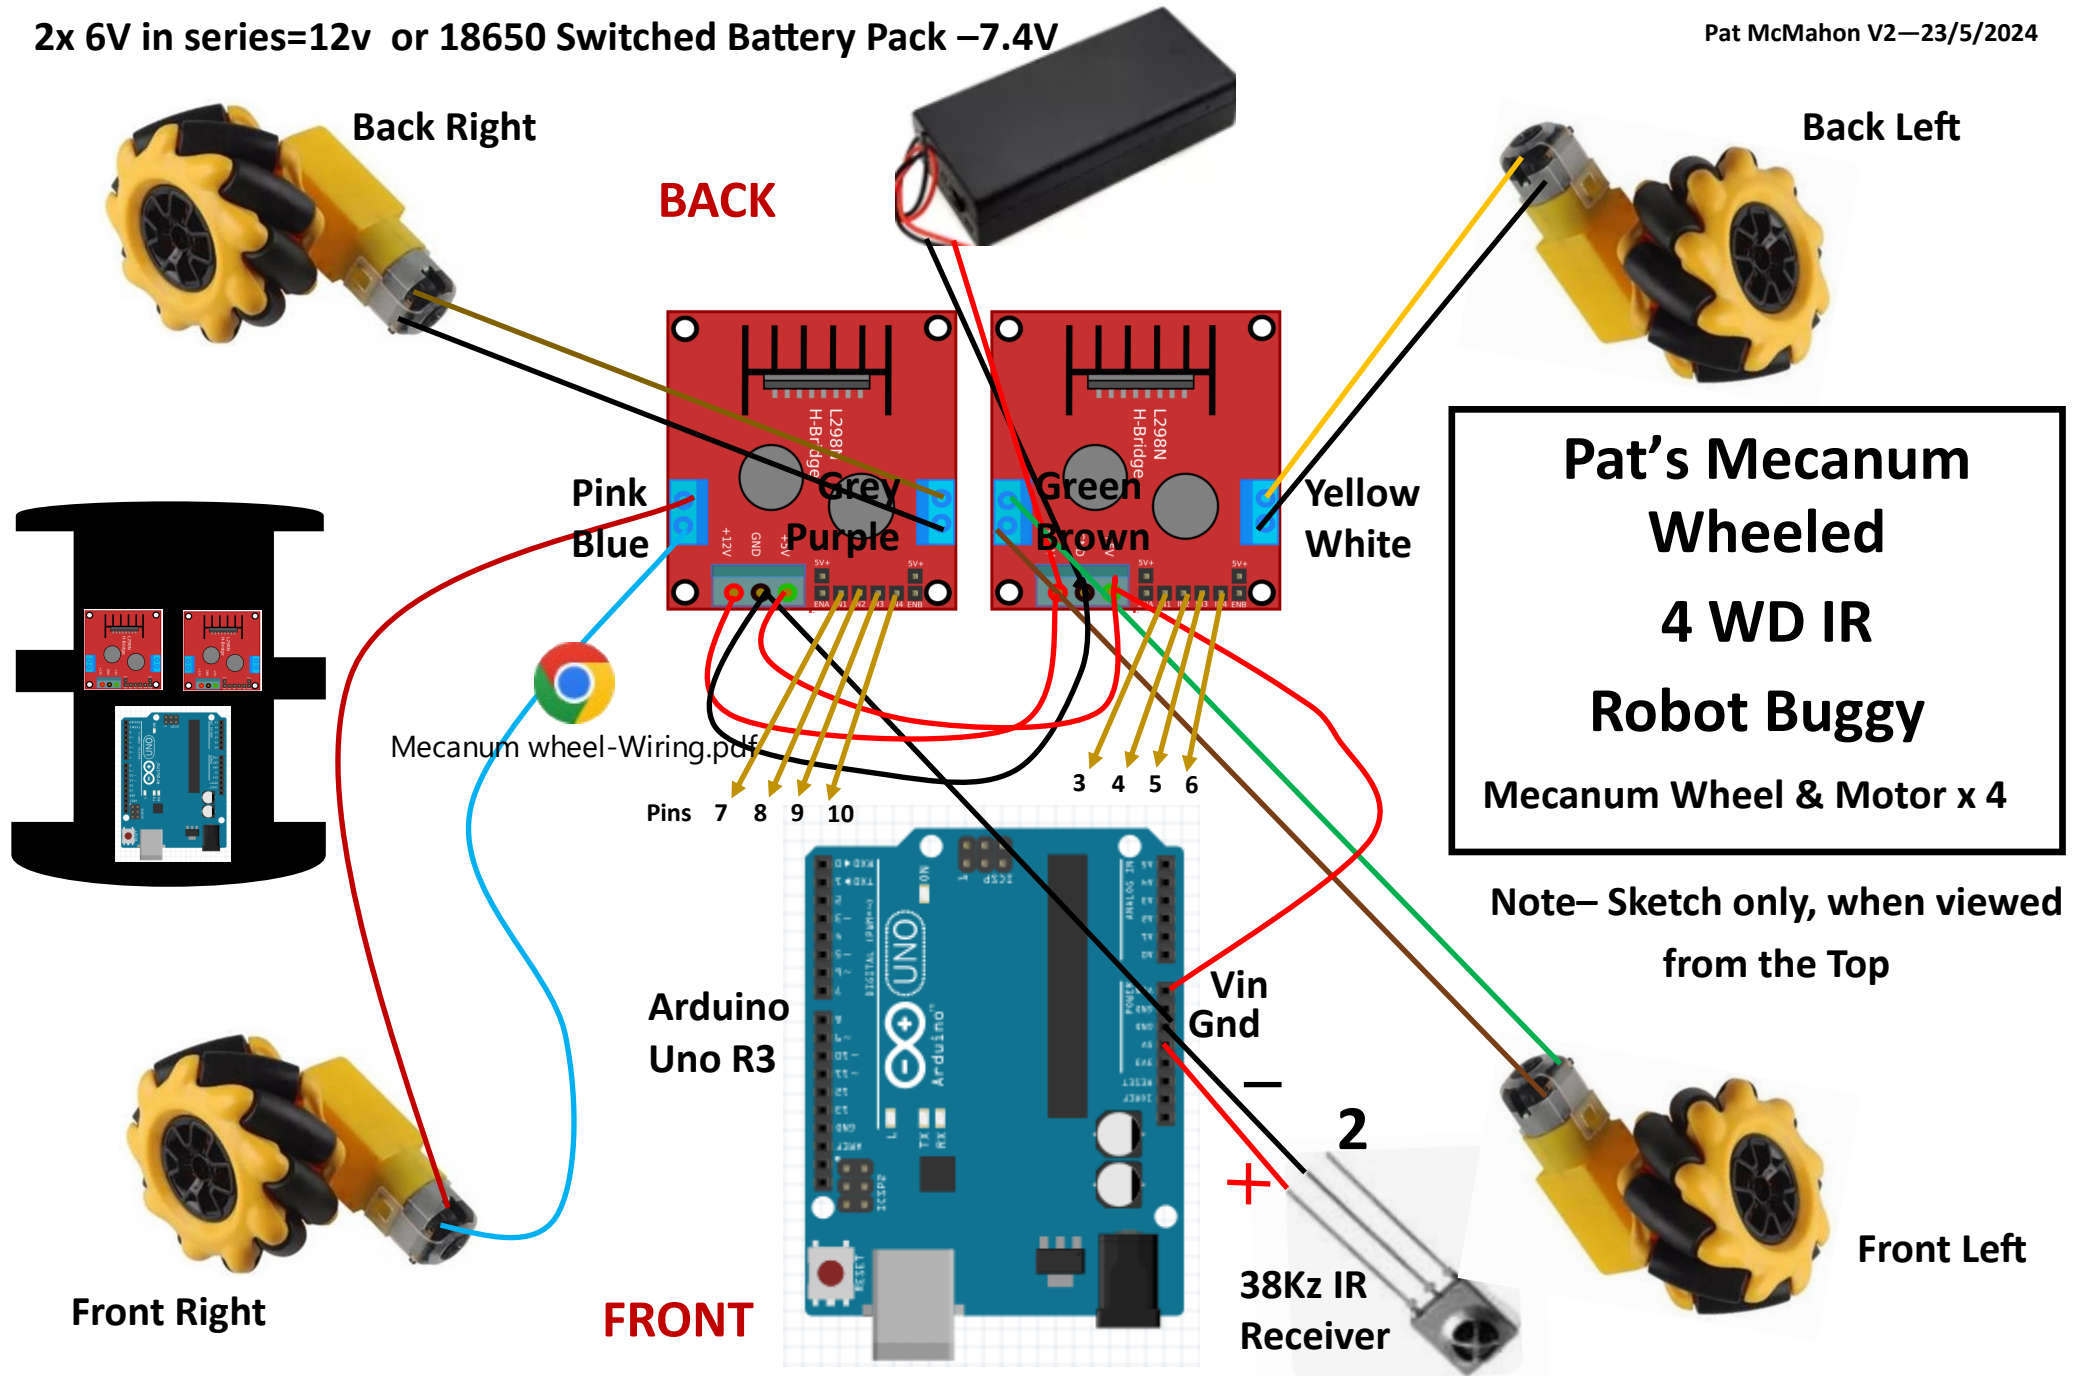

2x 6V in series=12v or 18650 Switched Battery Pack –7.4V

Pat McMahon V2—23/5/2024

Mecanum 4WD Motor Wiring Connection Colours (use with Wheel connection Diagram)

Pat McMahon V1 17/5/2024

PAT'S (ROUGH SKETCH)
MECANUM WHEEL
4WD ROBOT BUGGY
WIRE COLOUR
CONNECTIONS

EACH WIRE X 8 COLOURS
Δ 150 MM LONG

Pat V1 17/5/24