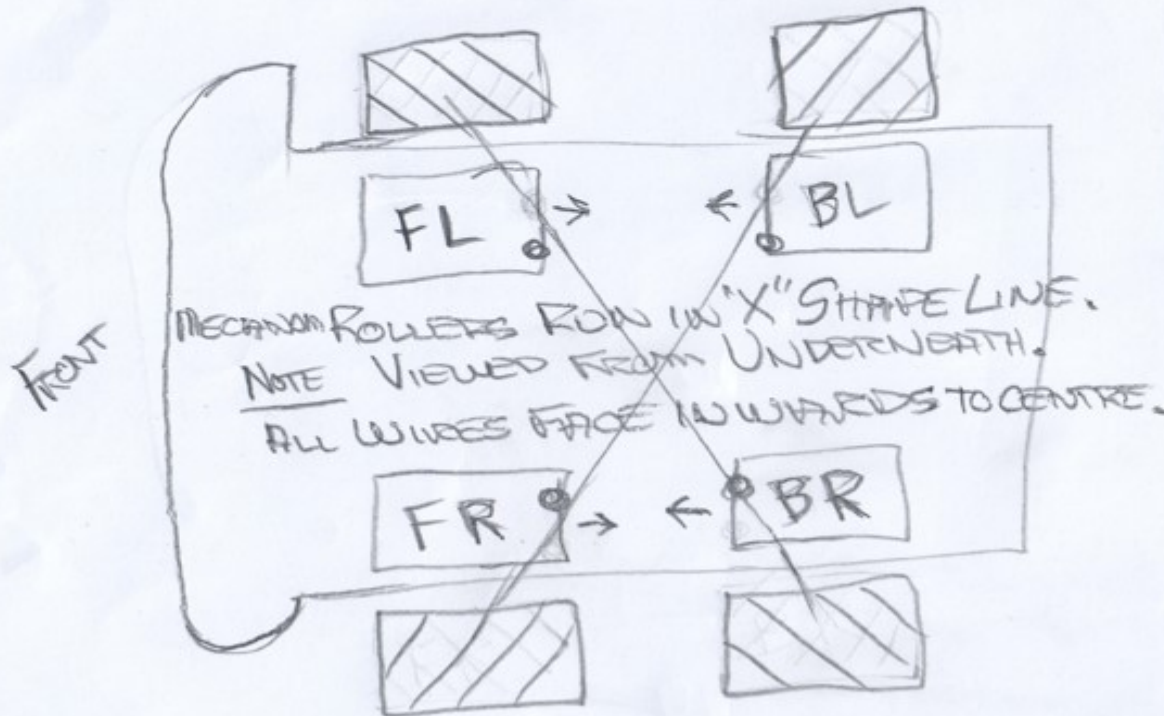

2x 6V in series=12v or 18650 Switched Battery Pack –7.4V

Pat McMahon V2—23/5/2024

Mecanum 4WD Motor Wiring Connection Colours (use with Wheel connection Diagram)

Pat McMahon V1 17/5/2024

PAT'S (ROUGH SKETCH)
MECANUM WHEEL
4WD ROBOT BUGGY
WIRE COLOUR
CONNECTIONS

EACH WIRE X 8 COLOURS
Δ 150 MM LONG

Pat V1 17/5/24